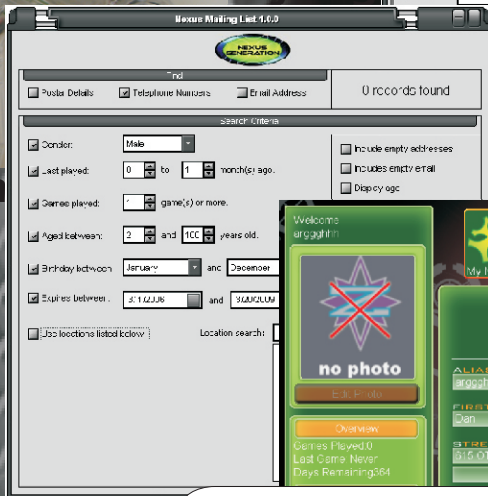

**MEMBERSHIP**

NexusFEC may be upgraded to incorporate a membership system.  
NexusPRO comes with Membership as standard.  
Membership package includes button reading hardware, 50 buttons and holders, membership terminal software, mailing label software.  
Members can store their game history and see their progress over time, you can generate reports and award prizes based on performance. etc. etc.

Order online now at [www.nexuslazertag.com](http://www.nexuslazertag.com)  
Compatible with installer 1.2.5.2 and pack firmware 1.7.1 and above  
Membership Software only price: \$2,000  
Membership with KIOSK PC: \$5,000