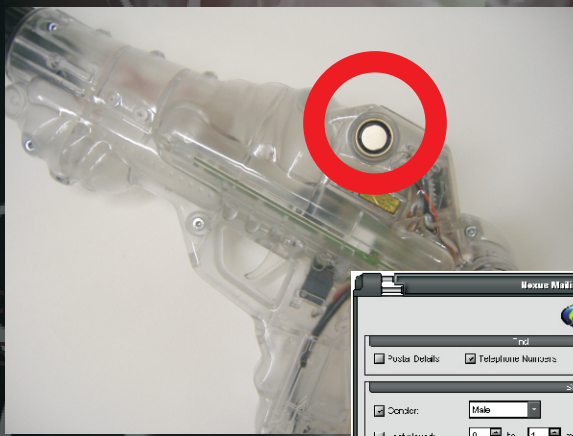

**MEMBERSHIP**

NexusFEC may be upgraded to incorporate a membership system.  
NexusPRO comes with Membership as standard.  
Membership package includes button reading hardware, 50 buttons and holders, membership terminal software, mailing label software.  
Members can store their game history and see their progress over time, you can generate reports and award prizes based on performance. etc. etc.