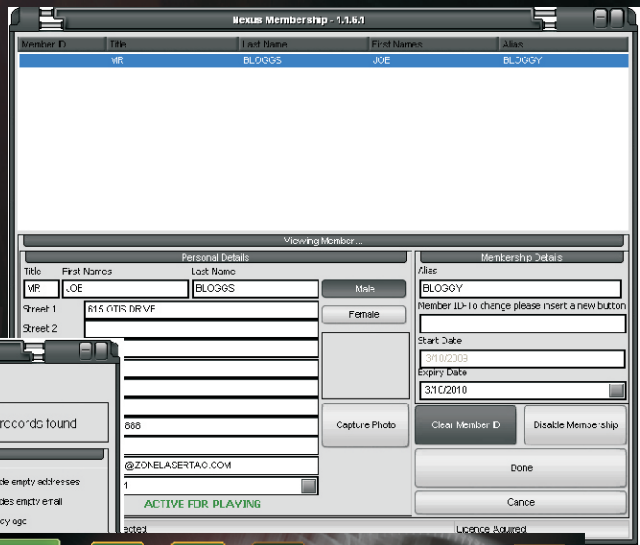

**MEMBERSHIP**

NexusFEC may be upgraded to incorporate a membership system.  
NexusPRO comes with Membership as standard.  
Membership package includes button reading hardware, 50 buttons and holders, membership terminal software, mailing label software.  
Members can store their game history and see their progress over time, you can generate reports and award prizes based on performance. etc. etc.

Order online now at [www.nexuslazertag.com](http://www.nexuslazertag.com)  
Compatible with installer 1.2.5.2 and pack firmware 1.7.1 and above  
Membership Software only price: \$2,000  
Membership with KIOSK PC: \$5,000